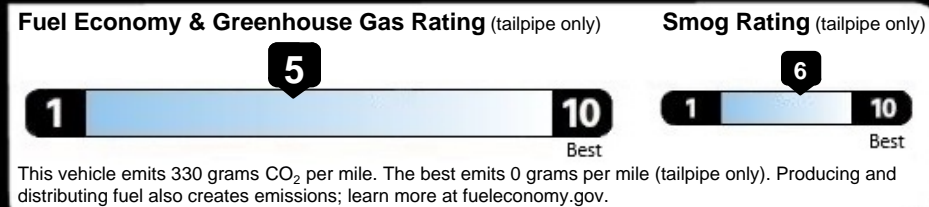

Leather-Trimmed Upholstery
Heated Leather Wrapped Steering Wheel
Keyless Access w/ Push-Button Start & Power Rear Gate
60/40 Split Fold-Down Rear Seatback & Multi-Use Cargo Cover
10-Way Power Driver's Seat: Includes 2-Way Lumbar Support
8-Way Power Front Passenger Seat
All-Weather Package w/ Heated Front Seats
Heated Rear Seat: Outboard Seat Positions

LIMITED WARRANTY/ROADSIDE ASSISTANCE

3 Years / 36,000 Miles Basic
5 Years / 60,000 Miles Powertrain
5 Years / Unlimited Mileage Rust Perforation
3 Years / 36,000 24/7 Roadside Assistance
See Owner Info Kit & Warranty for Details

OPTIONAL EQUIPMENT AND OTHER ITEMS

Manufacturer's Suggested Retail Price	$41,715.00
Exterior Color: Ice Silver Metallic	
Full Tank of Gas	INCLD
Standard Option: 34	
Outback Mirror Package	$751.00
Auto-Dimming Mirror with Compass and HomeLink	
Auto-Dimming Exterior Mirror	
Rear Bumper Cover	$187.00
LED Upgrade	$79.00

EPA DOT Fuel Economy and Environment

Gasoline Vehicle

Fuel Economy

27 MPG Small SUVs range from 14 to 138 MPG. The best vehicle rates 146 MPGe.

25 city
31 highway

3.7 gallons per 100 miles

You spend $750 more in fuel costs over 5 years compared to the average new vehicle.

Annual fuel cost $1,850

Actual results will vary for many reasons, including driving conditions and how you drive and maintain your vehicle. The average new vehicle gets 29 MPG and costs $8,500 to fuel over 5 years. Cost estimates are based on 15,000 miles per year at $3.30 per gallon. MPGe is miles per gallon equivalent. Vehicle emissions are a significant cause of climate change and smog.

fueleconomy.gov

Calculate personalized estimates and compare vehicles

Smartphone QR Code™

PARTS CONTENT INFORMATION

FOR VEHICLES IN THIS CARLINE:	FOR THIS VEHICLE:
U.S./CANADIAN PARTS CONTENT: 0%	FINAL ASSEMBLY POINT: OTA, GUNMA, JAPAN
MAJOR SOURCES OF FOREIGN PARTS CONTENT: JAPAN: 85%	COUNTRY OF ORIGIN: JAPAN
	ENGINE: JAPAN
	TRANSMISSION: JAPAN

Note: Parts content does not include final assembly, distribution, or other non-parts costs.

Privacy Notice
www.subaru.com/company/privacy.html

Destination and Delivery $1,450.00
Total Suggested Retail Price $44,182.00

THIS LABEL HAS BEEN APPLIED PURSUANT TO FEDERAL LAW, DO NOT REMOVE OR ALTER PRIOR TO THE DELIVERY TO THE ULTIMATE PURCHASER.