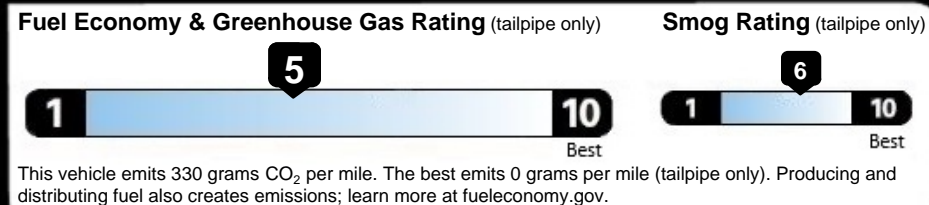

Leather-Trimmed Upholstery
Heated Leather Wrapped Steering Wheel
Keyless Access w/ Push-Button Start & Power Rear Gate
60/40 Split Fold-Down Rear Seatback & Multi-Use Cargo Cover
10-Way Power Driver's Seat: Includes 2-Way Lumbar Support
8-Way Power Front Passenger Seat
All-Weather Package w/ Heated Front Seats
Heated Rear Seat: Outboard Seat Positions

LIMITED WARRANTY/ROADSIDE ASSISTANCE

3 Years / 36,000 Miles Basic
5 Years / 60,000 Miles Powertrain
5 Years / Unlimited Mileage Rust Perforation
3 Years / 36,000 24/7 Roadside Assistance
See Owner Info Kit & Warranty for Details

OPTIONAL EQUIPMENT AND OTHER ITEMS

Manufacturer's Suggested Retail Price	$41,715.00
Exterior Color: Sapphire Blue Pearl	
Full Tank of Gas	INCLD
Standard Option: 34	
Outback Mirror Package	$751.00
Auto-Dimming Mirror with Compass and HomeLink	
Auto-Dimming Exterior Mirror	
Rear Bumper Cover	$187.00
LED Upgrade	$79.00

EPA DOT Fuel Economy and Environment

Gasoline Vehicle

Fuel Economy

27 **MPG** Small SUVs range from 14 to 138 MPG. The best vehicle rates 146 MPGe.

25 **31**
combined city/hwy city highway

3.7 gallons per 100 miles

You spend $750
more in fuel costs over 5 years compared to the average new vehicle.

Annual fuel Cost
$1,850

Actual results will vary for many reasons, including driving conditions and how you drive and maintain your vehicle. The average new vehicle gets 29 MPG and costs $8,500 to fuel over 5 years. Cost estimates are based on 15,000 miles per year at $3.30 per gallon. MPGe is miles per gallon equivalent. Vehicle emissions are a significant cause of climate change and smog.

fueleconomy.gov

Calculate personalized estimates and compare vehicles

PARTS CONTENT INFORMATION

FOR VEHICLES IN THIS CARLINE:
U.S./CANADIAN PARTS CONTENT: 0%
MAJOR SOURCES OF FOREIGN PARTS CONTENT: JAPAN: 85%

FOR THIS VEHICLE:
FINAL ASSEMBLY POINT: OTA, GUNMA, JAPAN
COUNTRY OF ORIGIN: JAPAN
ENGINE: JAPAN
TRANSMISSION: JAPAN

Note: Parts content does not include final assembly, distribution, or other non-parts costs.

Privacy Notice
www.subaru.com/company/privacy.html

Destination and Delivery **$1,450.00**
Total Suggested Retail Price **$44,182.00**

THIS LABEL HAS BEEN APPLIED PURSUANT TO FEDERAL LAW, DO NOT REMOVE OR ALTER PRIOR TO THE DELIVERY TO THE ULTIMATE PURCHASER.